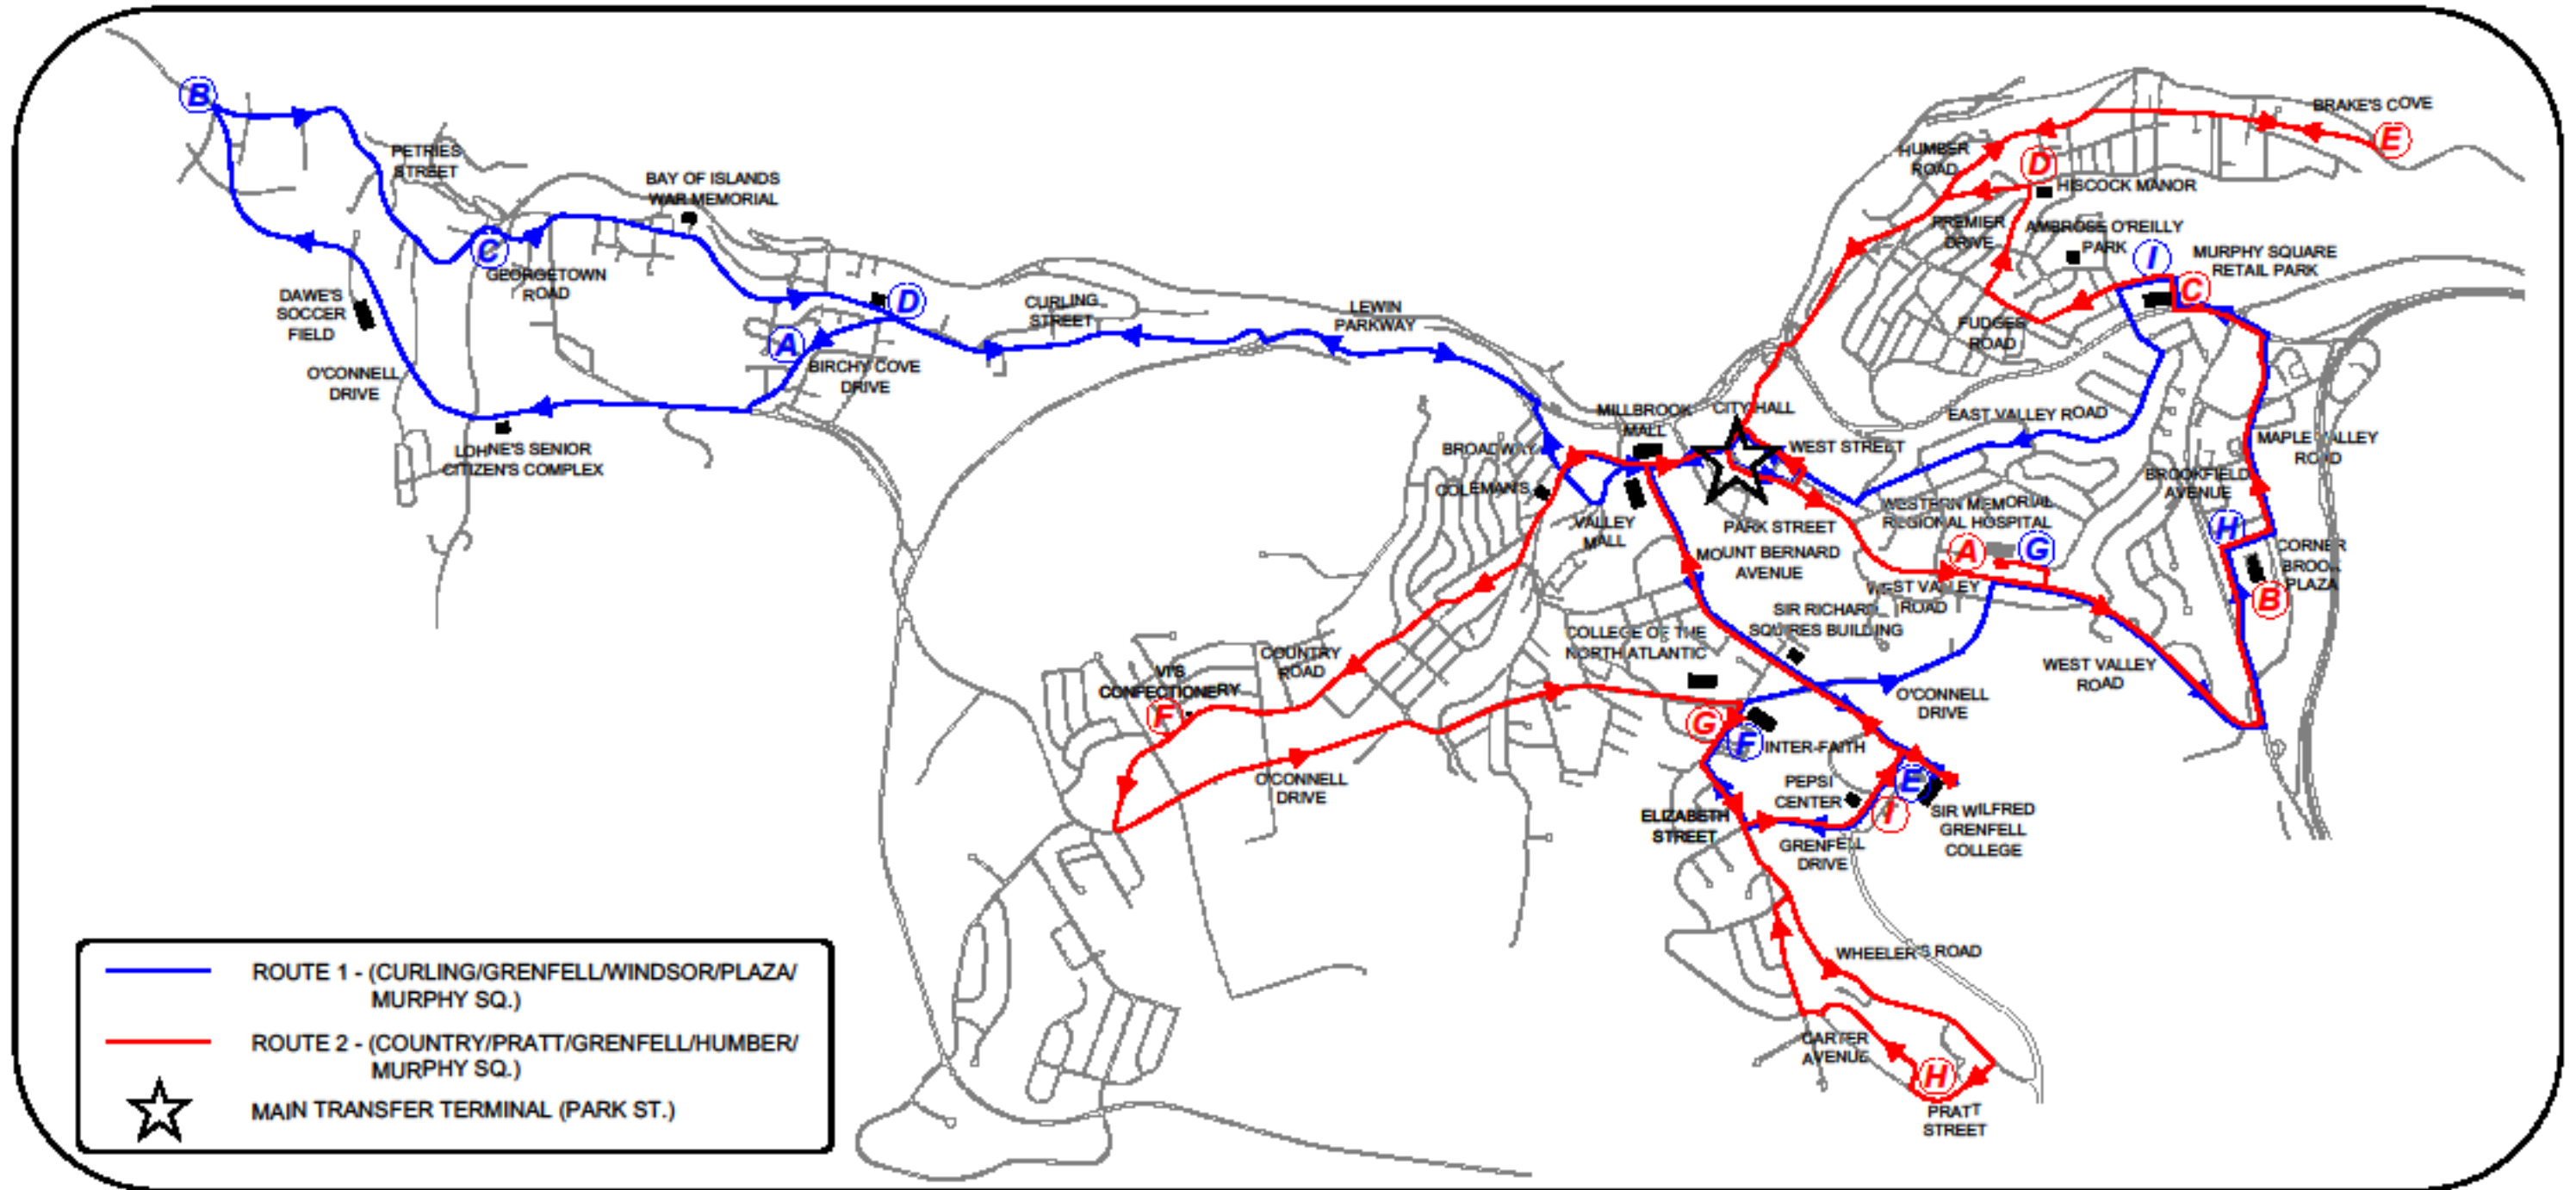

ROUTE 1—Curling St/Grenfell Campus, University Dr/Corner Brook Plaza/Murphy's Square Shopping Area

Monday to Friday										
Main Transfer Terminal	Birchy Cove Dr	Petries St/ O'Connell Dr	Georgetown Rd	Curling St/ Birchy Cove Dr	Main Transfer Terminal	Grenfell Campus/ University Dr	Interfaith Cottages/ Elizabeth St	WRRM Hospital/ Brookfield Ave	Corner Brook Plaza/ Maple Valley Rd	Murphy Square
★	A	B	C	D	★	E	F	G	H	I
7:00	7:08	7:13	7:16	7:19	7:30	7:35	7:40	7:45	7:47	7:55
8:00	8:08	8:13	8:16	8:19	8:30	8:35	8:40	*	8:47	8:55
9:00	9:08	9:13	9:16	9:19	9:30	9:35	9:40	9:45	9:47	9:55
10:00	10:08	10:13	10:16	10:19	10:30	10:35	10:40	10:45	10:47	10:55
11:00	11:08	11:13	11:16	11:19	11:30	11:35	11:40	11:45	11:47	11:55
12:00	12:08	12:13	12:16	12:19	12:30	12:35	12:40	12:45	12:47	12:55
1:00	1:08	1:13	1:16	1:19	1:30	1:35	1:40	1:45	1:47	1:55
2:00	2:08	2:13	2:16	2:19	2:30	2:35	2:40	2:45	2:47	2:55
3:00	3:08	3:13	3:16	3:19	3:30	3:35	3:40	*	3:47	3:55
4:00	4:08	4:13	4:16	4:19	4:30	4:35	4:40	4:45	4:47	4:55
5:00	5:08	5:13	5:16	5:19	5:30	5:35	5:40	5:45	5:47	5:55

Corner Brook Transit Route Map

- ROUTE 1 - (CURLING/GRENFELL/WINDSOR/PLAZA/MURPHY SQ.)
- ROUTE 2 - (COUNTRY/PRATT/GRENFELL/HUMBER/MURPHY SQ.)
- ★ MAIN TRANSFER TERMINAL (PARK ST.)

ROUTE 1

- A) Birchy Cove Drive
- B) Petries St/O'Connell Drive
- C) Georgetown Road
- D) Curling Street/Bichy Cove Drive
- E) Grenfell Campus/University Drive
- F) Interfaith Cottages/Elizabeth Street
- G) WMR Hospital/Brookfield Avenue*
- H) Corner Brook Plaza/Maple Valley Road
- I) Murphy Square Shopping Area

*Bus does not stop at Hosiptal at 8:45 & 3:45

ROUTE 2

- A) WMR Hospital/Brookfield Avenue
- B) Corner Brook Plaza/Maple Valley Road
- C) Murphy Square Shopping Area
- D) Clarence Street (Hiscock Manor)
- E) Humber Rd/Riverside Drive (Brake's Cove)
- F) Country Road (V's Confectionery)
- G) Elizabeth Street (Interfaith Cottages)
- H) Pratt Street
- I) Grenfell Campus/University Drive