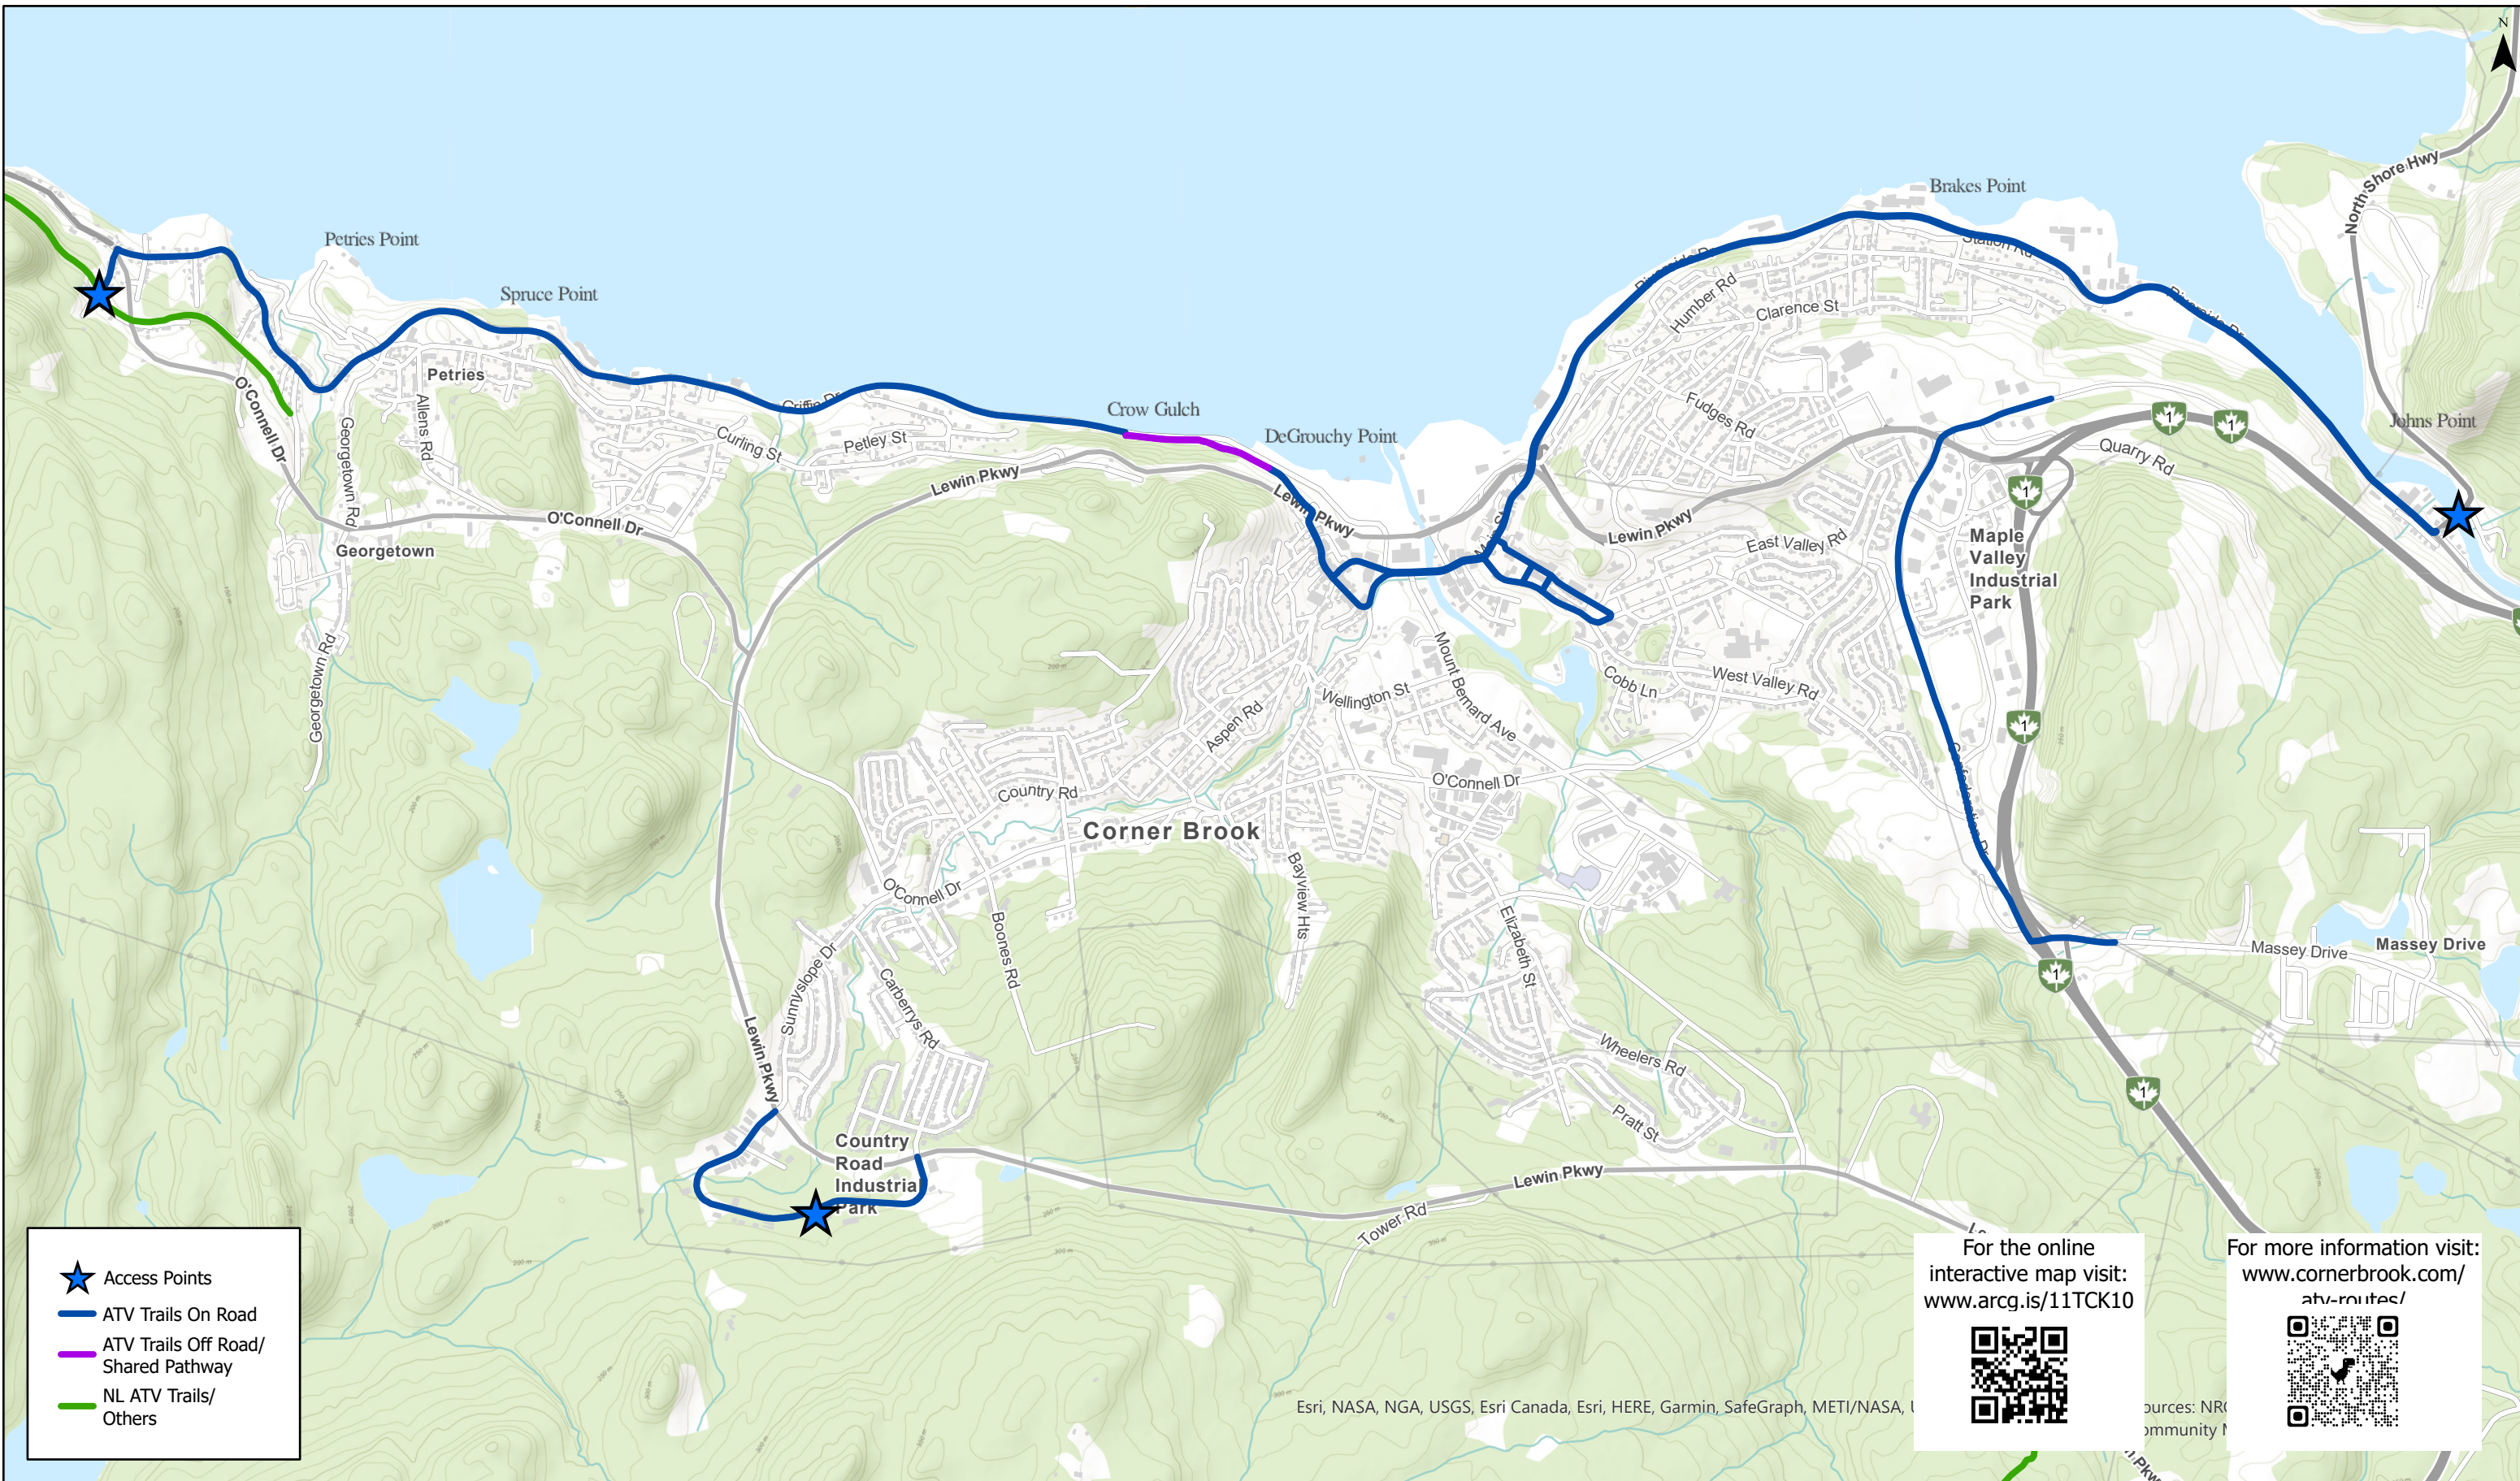

City of Corner Brook ATV Route

- Access Points
- ATV Trails On Road
- ATV Trails Off Road/ Shared Pathway
- NL ATV Trails/ Others

For the online interactive map visit:
www.arcg.is/11TCK10

For more information visit:
www.cornerbrook.com/atv-routes/

Esri, NASA, NGA, USGS, Esri Canada, Esri, HERE, Garmin, SafeGraph, METI/NASA, I

Sources: NRC
 Community M